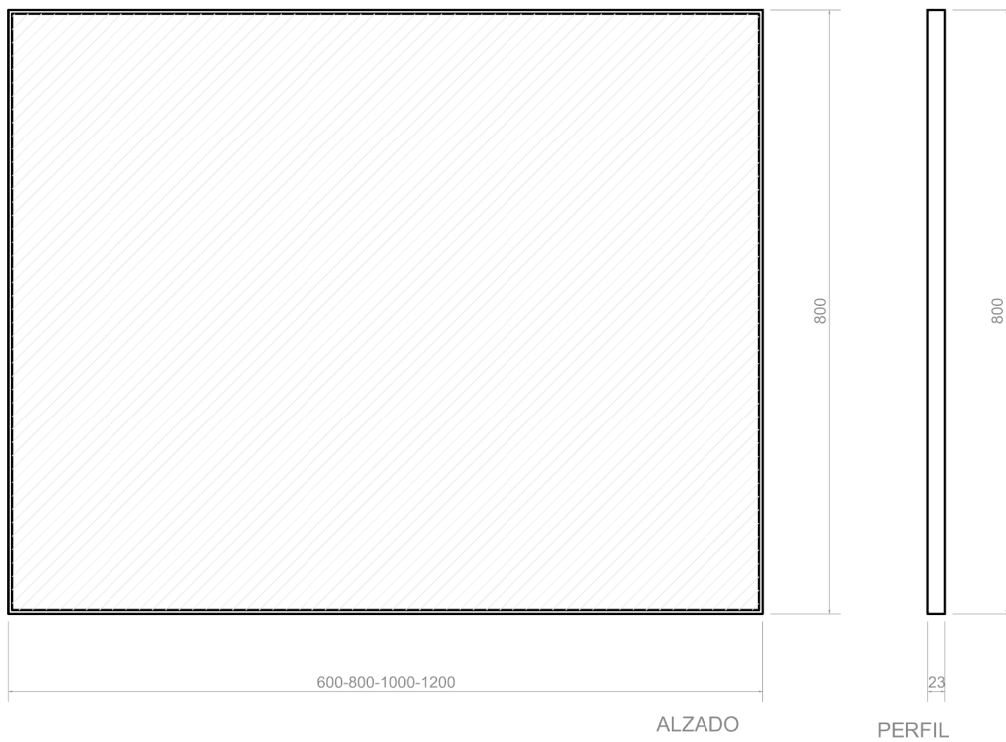

ESPEJO
MIRROR

DRESS

REF: **ESP 100.0325**

Espejo con marco de aluminio
Mirror with aluminium frame

DIMENSIONES **600-800-1000-1200x800 mm**
DIMENSIONS

**Medidas en milímetros
Measures in millimeters*

POSICIÓN	HORIZONTAL / VERTICAL
ACABADO	Espejo de 5 mm grosor con marco acero inoxidable. Anti-ruptura
	COMPATIBLES CON APLIQUES A MARCO

POSITION	HORIZONTAL / VERTICAL
FINISHED	5 mm thickness Mirror with black aluminium frame. Antibreak
TYPE LIGHTING	COMPATIBLE WITH LED WALL TO FRAME